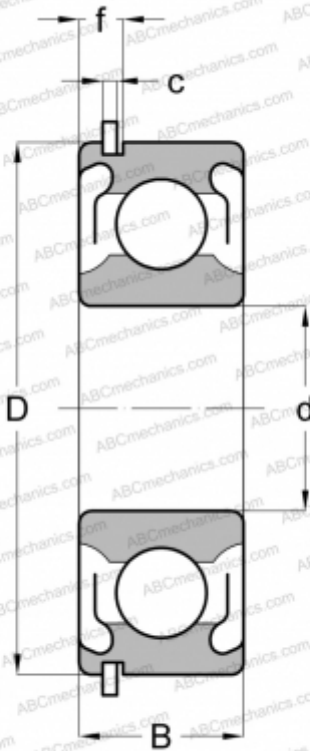

## 6316-2ZNR FAG

Deep groove ball bearings

TYPE: Ball bearings, Radial ball bearings, Single row, With snap ring groove, Snap ring, shields 2Z

### Technical specification

#### DIMENSIONS, MM

d	80,000
D	170,000
B	39,000
f	9,169
c	3,480

#### WEIGHT, KG

3,592