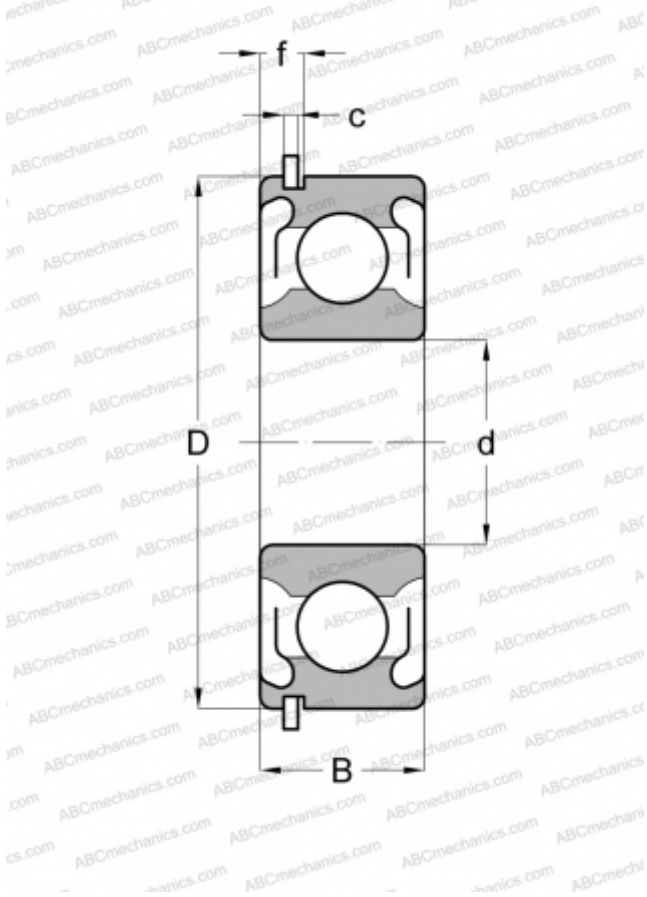

## 319-SFFG MRC

Deep groove ball bearings

TYPE: Ball bearings, Radial ball bearings, Single row, With snap ring groove, Snap ring, shields 2Z

### Technical specification

#### DIMENSIONS, MM

d	95,000
D	200,000
B	45,000
f	9,169
c	3,480

#### WEIGHT, KG

5,670