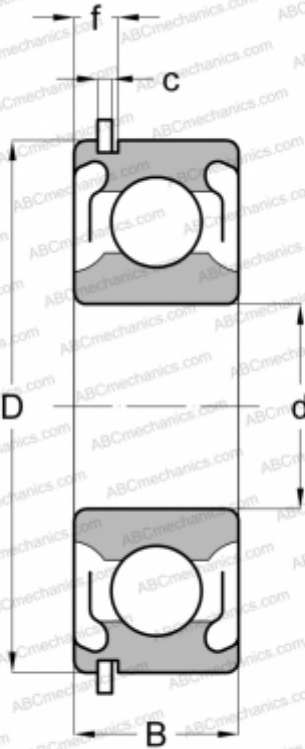

120-KSFFG MRC

Deep groove ball bearings

TYPE: Ball bearings, Radial ball bearings, Single row, With snap ring groove, Snap ring, shields 2Z

Technical specification

DIMENSIONS, MM

d	100,000
D	150,000
B	24,000
f	6,807
c	3,099

WEIGHT, KG

1,270

MANUFACTURER

[MRC](#)

INTERCHANGE

ABC	6020 2ZNR
STEYR	6020 2ZNR
NEW DEPARTURE	4773L20