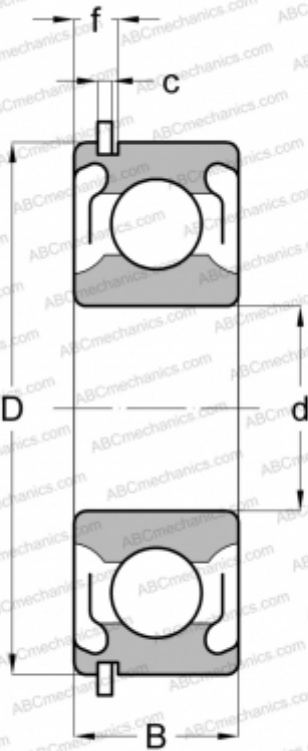

6220 2ZNR STEYR

Deep groove ball bearings

TYPE: Ball bearings, Radial ball bearings, Single row, With snap ring groove, Snap ring, shields 2Z

Technical specification

DIMENSIONS, MM

d	100,000
D	180,000
B	34,000
f	9,169
c	3,505

WEIGHT, KG

3,139

MANUFACTURER

[STEYR](#)

INTERCHANGE

ABC	6220 2ZNR
FAG	6220 2ZNR
NEW DEPARTURE	477520