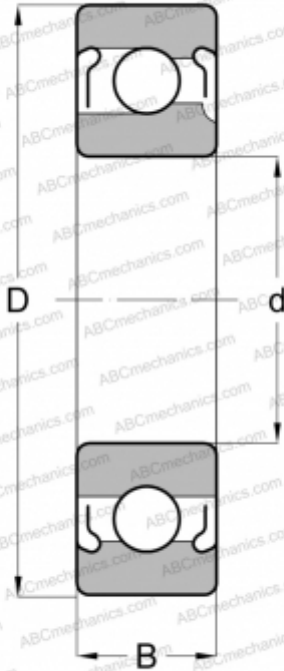

305-2Z SKF

Deep groove ball bearings

TYPE: Ball bearings, Radial ball bearings, Single row, With filling slot, Shields 2Z

Technical specification

DIMENSIONS, MM

d	25,000
D	62,000
B	17,000

WEIGHT, KG

0,240

MANUFACTURER

[SKF](#)

INTERCHANGE

ABC	305 2Z
NTN	BL 305 ZZ
MRC	305-MFF
FAG	305 2Z
NEW DEPARTURE	77305
FEDERAL/SCHA TZ	1305MFF

CALCULATION DATA

Basic dynamic load rating, C	22,900 kN
Basic static load rating, Co	15,600 kN
Fatigue load limit, Pu	0,670 kN
Reference speed	20000 r/min
Limiting speed	13000 r/min