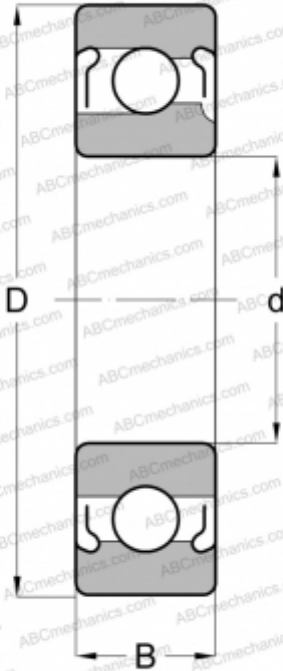

206 2Z ABC

Deep groove ball bearings

TYPE: Ball bearings, Radial ball bearings, Single row, With filling slot, Shields 2Z

Technical specification

DIMENSIONS, MM

d	30,000
D	62,000
B	16,000

WEIGHT, KG

0,318

MANUFACTURER

[ABC](#)

INTERCHANGE

NTN	BL 206 ZZ
SKF	206-2Z
MRC	206-MFF
FAG	206 2Z
FAFNIR	206WDD
NEW DEPARTURE	77206
FEDERAL/SCHA TZ	1206MFF
ABC	207 2Z
SKF	207-2Z
MRC	207-MFF
FAG	207 2Z
NEW DEPARTURE	77207
FEDERAL/SCHA TZ	1207MFF