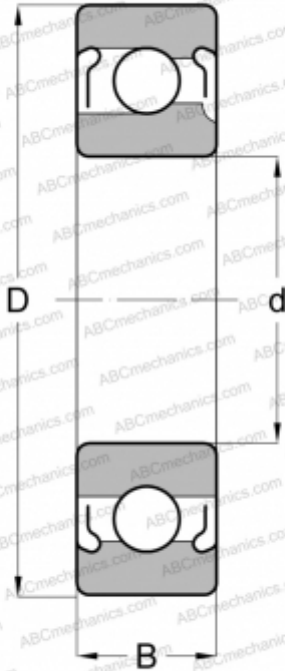

## BL 206 ZZ NTN

Deep groove ball bearings

TYPE: Ball bearings, Radial ball bearings, Single row, With filling slot, Shields 2Z

### Technical specification

#### DIMENSIONS, MM

d	30,000
D	62,000
B	16,000

#### WEIGHT, KG

0,318