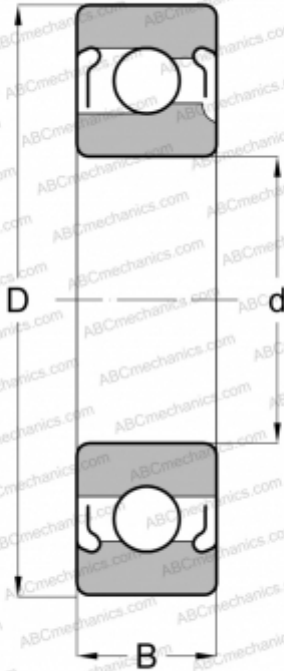

## 206-MFF MRC

Deep groove ball bearings

TYPE: Ball bearings, Radial ball bearings, Single row, With filling slot, Shields 2Z

### Technical specification

#### DIMENSIONS, MM

d	30,000
D	62,000
B	16,000

#### WEIGHT, KG

0,318