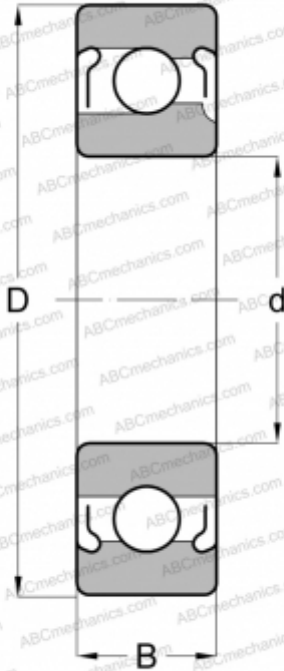

## 206 2Z FAG

Deep groove ball bearings

TYPE: Ball bearings, Radial ball bearings, Single row, With filling slot, Shields 2Z

### Technical specification

#### DIMENSIONS, MM

d	30,000
D	62,000
B	16,000

#### WEIGHT, KG

0,318