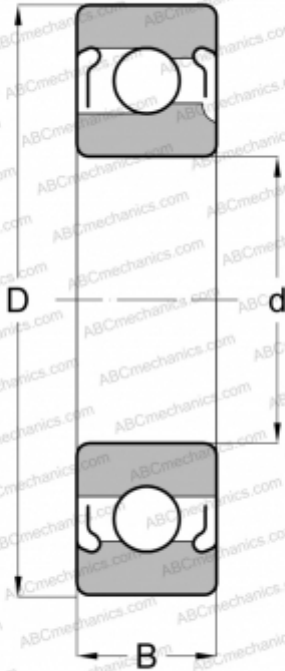

206WDD FAFNIR

Deep groove ball bearings

TYPE: Ball bearings, Radial ball bearings, Single row, With filling slot, Shields 2Z

Technical specification

DIMENSIONS, MM

d	30,000
D	62,000
B	16,000

WEIGHT, KG

0,318

MANUFACTURER

[FAFNIR](#)

INTERCHANGE

ABC	206 2Z
NTN	BL 206 2Z
SKF	206-2Z
MRC	206-MFF
FAG	206 2Z
NEW DEPARTURE	77206
FEDERAL/SCHA TZ	1206MFF
ABC	207 2Z
SKF	207-2Z
MRC	207-MFF
FAG	207 2Z
NEW DEPARTURE	77207
FEDERAL/SCHA TZ	1207MFF