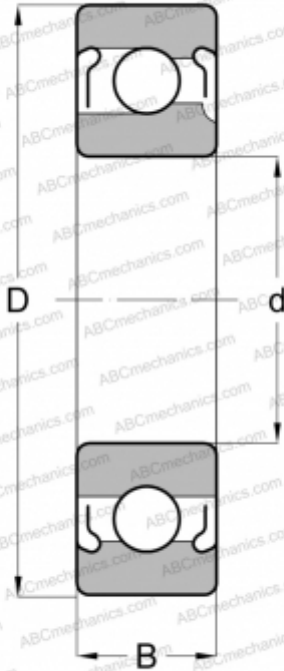

77206 NEW DEPARTURE

Deep groove ball bearings

TYPE: Ball bearings, Radial ball bearings, Single row, With filling slot, Shields 2Z

Technical specification

DIMENSIONS, MM

d	30,000
D	62,000
B	16,000

WEIGHT, KG

0,318

MANUFACTURER

[NEW DEPARTURE](#)

INTERCHANGE

ABC	206 2Z
NTN	BL 206 2Z
SKF	206-2Z
MRC	206-MFF
FAG	206 2Z
FAFNIR	206WDD
FEDERAL/SCHA TZ	1206MFF
ABC	207 2Z
SKF	207-2Z
MRC	207-MFF
FAG	207 2Z
NEW DEPARTURE	77207
FEDERAL/SCHA TZ	1207MFF