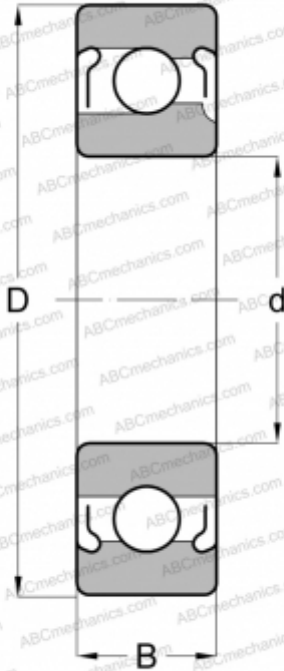

306WDD FAFNIR

Deep groove ball bearings

TYPE: Ball bearings, Radial ball bearings, Single row, With filling slot, Shields 2Z

Technical specification

DIMENSIONS, MM

d	30,000
D	72,000
B	19,000

WEIGHT, KG

0,390

MANUFACTURER

[FAFNIR](#)

INTERCHANGE

ABC	306 2Z
NTN	BL 306 2Z
SKF	306-2Z
MRC	306-MFF
FAG	306 2Z
NEW DEPARTURE	77306
FEDERAL/SCHA TZ	1306MFF