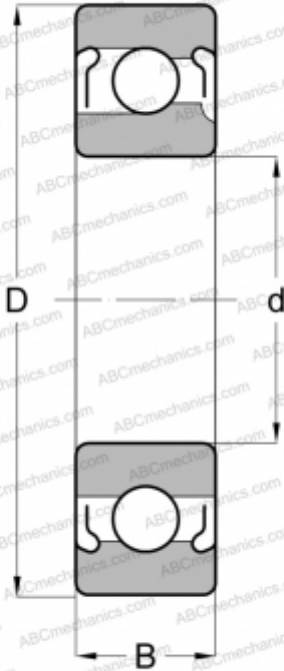

## 207 2Z ABC

Deep groove ball bearings

TYPE: Ball bearings, Radial ball bearings, Single row, With filling slot, Shields 2Z

### Technical specification

#### DIMENSIONS, MM

d	35,000
D	72,000
B	17,000