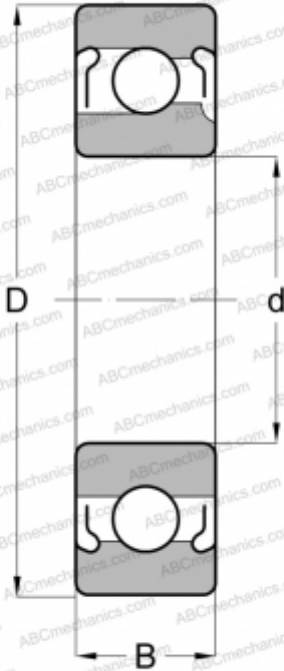

207-2Z SKF

Deep groove ball bearings

TYPE: Ball bearings, Radial ball bearings, Single row, With filling slot, Shields 2Z

Technical specification

DIMENSIONS, MM

d	35,000
D	72,000
B	17,000

WEIGHT, KG

0,310

MANUFACTURER

[SKF](#)

INTERCHANGE

ABC	207 2Z
NTN	BL 206 ZZ
MRC	207-MFF
FAG	207 2Z
NEW DEPARTURE	77207
FEDERAL/SCHA TZ	1207MFF
ABC	206 2Z
SKF	206-2Z
MRC	206-MFF
FAG	206 2Z
FAFNIR	206WDD
NEW DEPARTURE	77206
FEDERAL/SCHA TZ	1206MFF