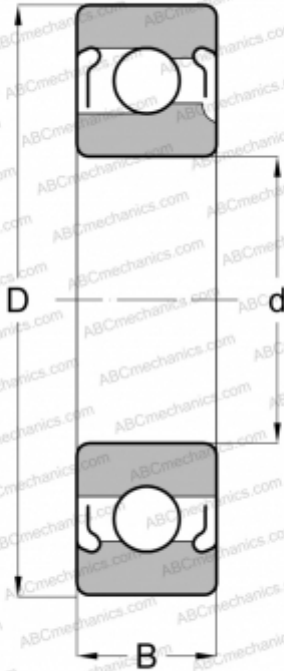

207-MFF MRC

Deep groove ball bearings

TYPE: Ball bearings, Radial ball bearings, Single row, With filling slot, Shields 2Z

Technical specification

DIMENSIONS, MM

d	35,000
D	72,000
B	17,000

WEIGHT, KG

0,399

MANUFACTURER

[MRC](#)

INTERCHANGE

ABC	207 ZZ
NTN	BL 206 ZZ
SKF	207-2Z
FAG	207 ZZ
NEW DEPARTURE	77207
FEDERAL/SCHA TZ	1207MFF
ABC	206 ZZ
SKF	206-2Z
MRC	206-MFF
FAG	206 ZZ
FAFNIR	206WDD
NEW DEPARTURE	77206
FEDERAL/SCHA TZ	1206MFF