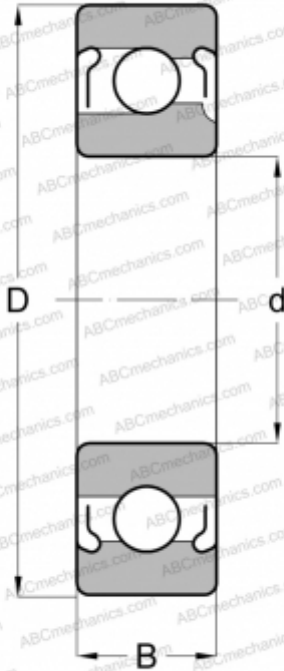

## 207 2Z FAG

Deep groove ball bearings

TYPE: Ball bearings, Radial ball bearings, Single row, With filling slot, Shields 2Z

### Technical specification

#### DIMENSIONS, MM

d	35,000
D	72,000
B	17,000