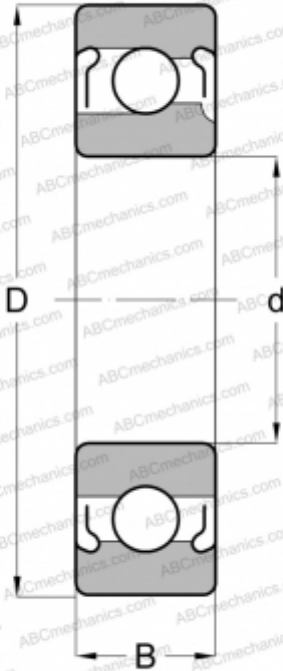

77207 NEW DEPARTURE

Deep groove ball bearings

TYPE: Ball bearings, Radial ball bearings, Single row, With filling slot, Shields 2Z

Technical specification

DIMENSIONS, MM

d	35,000
D	72,000
B	17,000

WEIGHT, KG

0,399

MANUFACTURER

[NEW DEPARTURE](#)

INTERCHANGE

ABC	207 2Z
NTN	BL 206 2Z
SKF	207-2Z
MRC	207-MFF
FAG	207 2Z
FEDERAL/SCHA TZ	1207MFF
ABC	206 2Z
SKF	206-2Z
MRC	206-MFF
FAG	206 2Z
FAFNIR	206WDD
NEW DEPARTURE	77206
FEDERAL/SCHA TZ	1206MFF