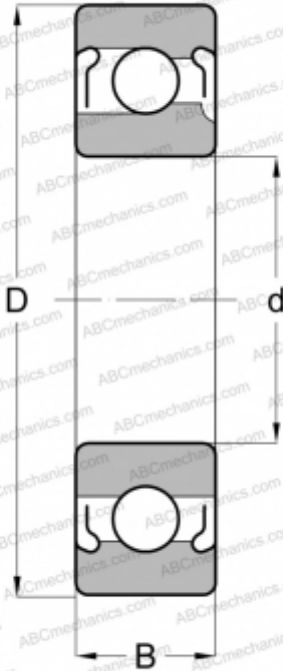

## 308-2Z SKF

Deep groove ball bearings

TYPE: Ball bearings, Radial ball bearings, Single row, With filling slot, Shields 2Z

### Technical specification

#### DIMENSIONS, MM

d	40,000
D	90,000
B	23,000

#### WEIGHT, KG

0,640