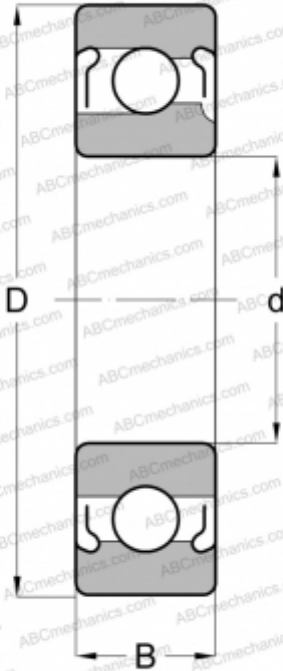

209 2Z ABC

Deep groove ball bearings

TYPE: Ball bearings, Radial ball bearings, Single row, With filling slot, Shields 2Z

Technical specification

DIMENSIONS, MM

d	45,000
D	85,000
B	19,000

WEIGHT, KG

0,499

MANUFACTURER

[ABC](#)

INTERCHANGE

NTN	BL 209 ZZ
SKF	209-2Z
MRC	209-MFF
FAG	209 2Z
FAFNIR	209WDD
NEW DEPARTURE	77209
FEDERAL/SCHA TZ	1209MFF