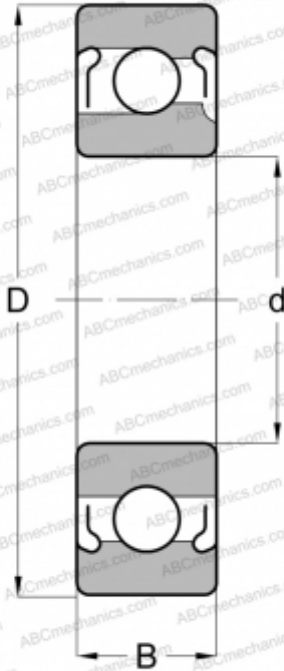

## 309-2Z SKF

Deep groove ball bearings

TYPE: Ball bearings, Radial ball bearings, Single row, With filling slot, Shields 2Z

### Technical specification

#### DIMENSIONS, MM

d	45,000
D	100,000
B	25,000

#### WEIGHT, KG

0,880