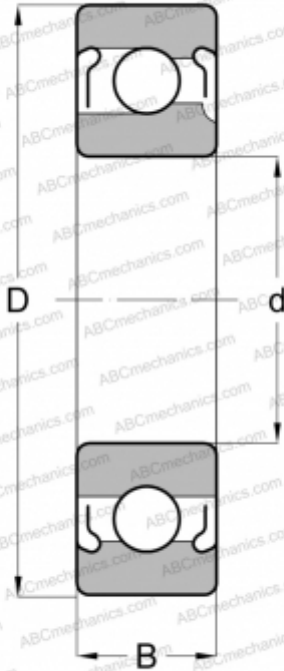

## 309WDD FAFNIR

Deep groove ball bearings

TYPE: Ball bearings, Radial ball bearings, Single row, With filling slot, Shields 2Z

### Technical specification

#### DIMENSIONS, MM

d	45,000
D	100,000
B	25,000

#### WEIGHT, KG

0,953