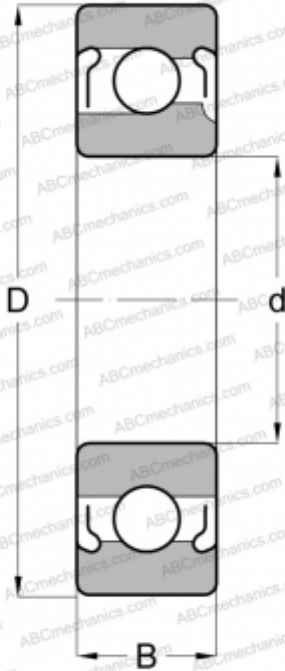

BL 310 ZZ NTN

Deep groove ball bearings

TYPE: Ball bearings, Radial ball bearings, Single row, With filling slot, Shields 2Z

Technical specification

DIMENSIONS, MM

d	50,000
D	110,000
B	27,000

WEIGHT, KG

1,216

MANUFACTURER

[NTN](#)

INTERCHANGE

ABC	310 2Z
SKF	310-2Z
MRC	310-MFF
FAG	310 2Z
FAFNIR	310WDD
NEW DEPARTURE	77310
FEDERAL/SCHA TZ	1310MFF