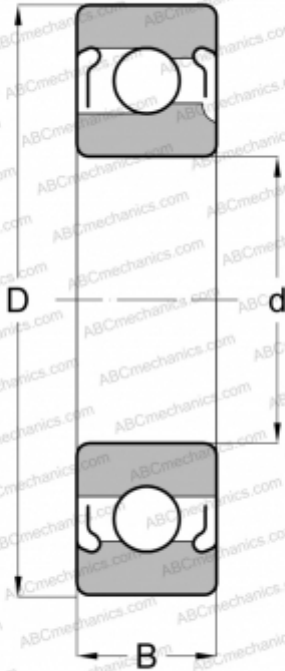

## 310WDD FAFNIR

Deep groove ball bearings

TYPE: Ball bearings, Radial ball bearings, Single row, With filling slot, Shields 2Z

### Technical specification

#### DIMENSIONS, MM

d	50,000
D	110,000
B	27,000

#### WEIGHT, KG

1,216