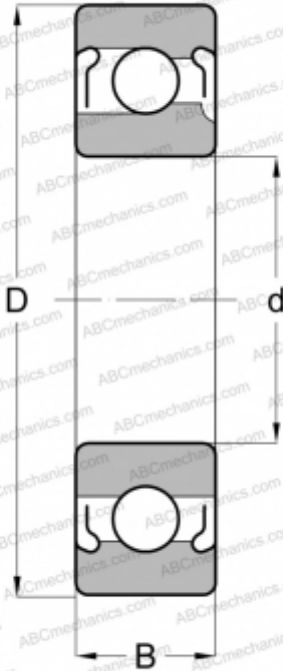

## 212-2Z SKF

Deep groove ball bearings

TYPE: Ball bearings, Radial ball bearings, Single row, With filling slot, Shields 2Z

### Technical specification

#### DIMENSIONS, MM

d	60,000
D	110,000
B	22,000

#### WEIGHT, KG

0,850