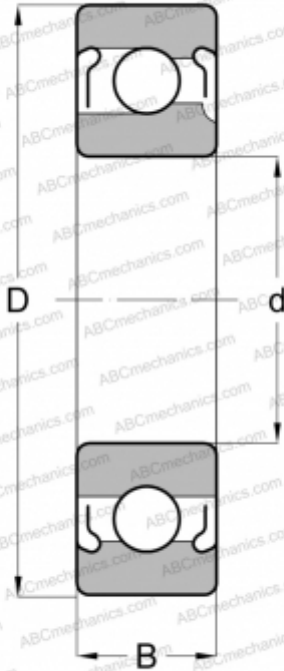

## 214-2Z SKF

Deep groove ball bearings

TYPE: Ball bearings, Radial ball bearings, Single row, With filling slot, Shields 2Z

### Technical specification

#### DIMENSIONS, MM

d	70,000
D	125,000
B	24,000

#### WEIGHT, KG

1,150