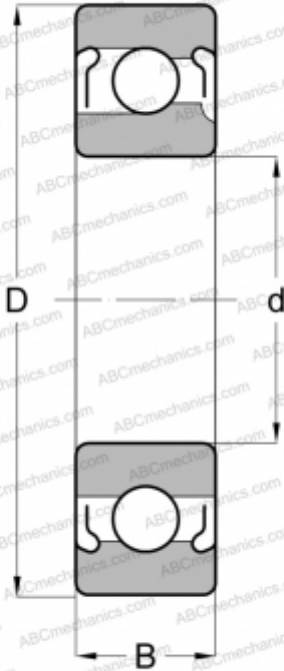

## 314-2Z SKF

Deep groove ball bearings

TYPE: Ball bearings, Radial ball bearings, Single row, With filling slot, Shields 2Z

### Technical specification

#### DIMENSIONS, MM

d	70,000
D	150,000
B	35,000

#### WEIGHT, KG

2,750