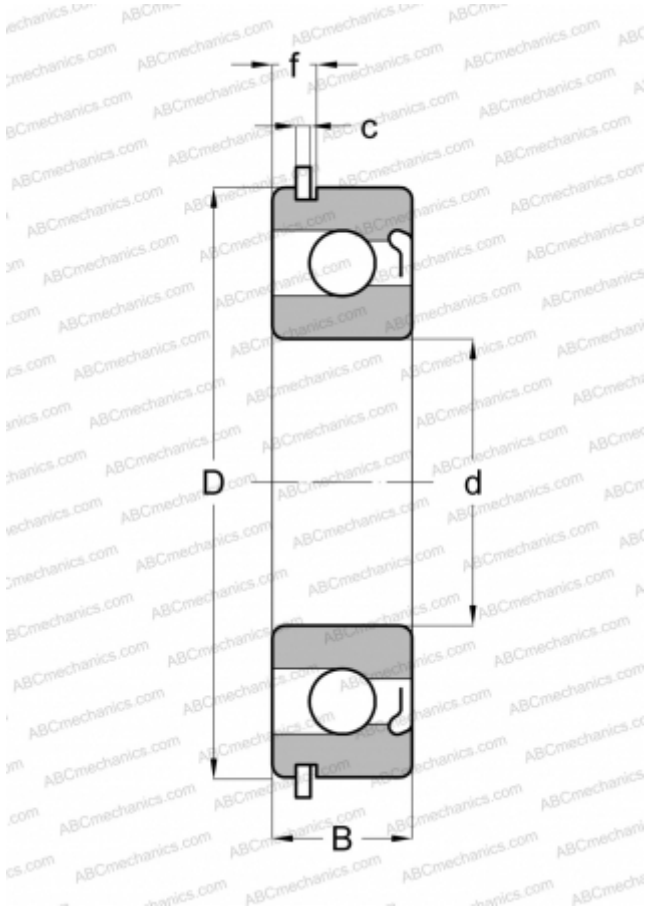

BL 205 ZNR NTN

Deep groove ball bearings

TYPE: Ball bearings, Radial ball bearings, Single row, With filling slot, With snap ring groove, snap ring, shield Z

Technical specification

DIMENSIONS, MM

d	25,000
D	52,000
B	15,000
f	3,785
c	1,346

WEIGHT, KG

0,141

MANUFACTURER

[NTN](#)

INTERCHANGE

ABC	205 ZNR
FAG	205 ZNR