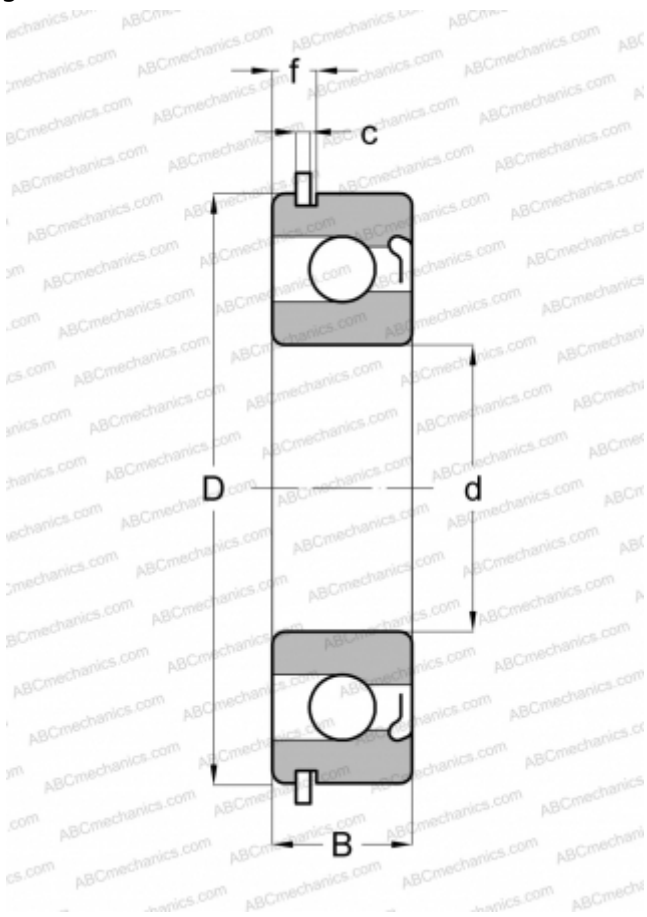

## 47305 NEW DEPARTURE

Deep groove ball bearings

TYPE: Ball bearings, Radial ball bearings, Single row, With filling slot, With snap ring groove, snap ring, shield Z

### Technical specification

#### DIMENSIONS, MM

d	25,000
D	62,000
B	17,000
f	5,156
c	1,880

#### WEIGHT, KG

0,254