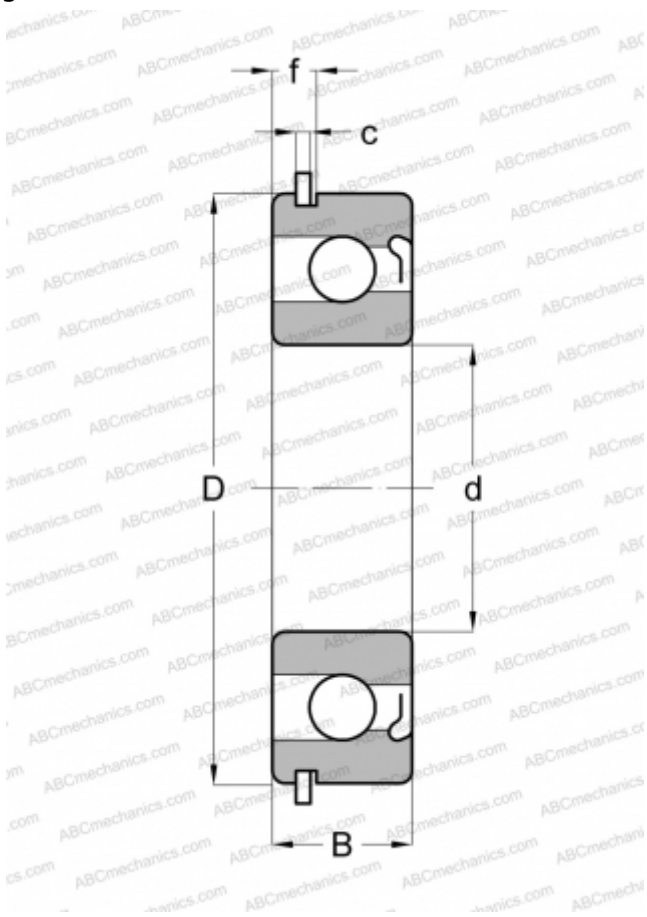

206 ZNR ABC

Deep groove ball bearings

TYPE: Ball bearings, Radial ball bearings, Single row, With filling slot, With snap ring groove, snap ring, shield Z

Technical specification

DIMENSIONS, MM

d	30,000
D	62,000
B	16,000
f	5,156
c	1,905

WEIGHT, KG

0,213

MANUFACTURER

[ABC](#)

INTERCHANGE

NTN	BL 206 ZNR
SKF	206-ZNR
MRC	206-MFG
FAG	206 ZNR
FAFNIR	206WDG
NEW DEPARTURE	47206