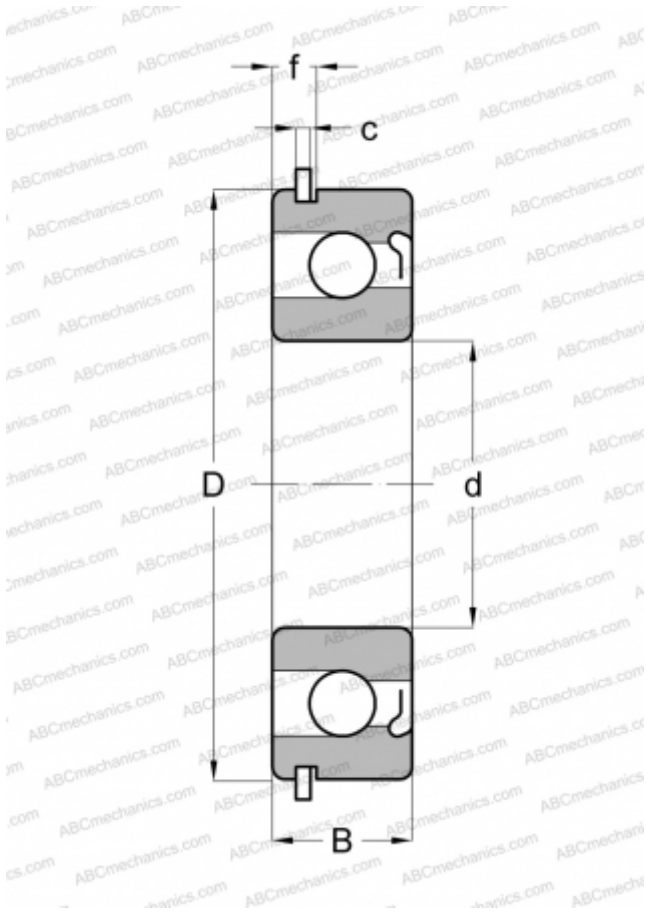

BL 206 ZNR NTN

Deep groove ball bearings

TYPE: Ball bearings, Radial ball bearings, Single row, With filling slot, With snap ring groove, snap ring, shield Z

Technical specification

DIMENSIONS, MM

d	30,000
D	62,000
B	16,000
f	5,156
c	1,905

WEIGHT, KG

0,213

MANUFACTURER

[NTN](#)

INTERCHANGE

ABC	206 ZNR
SKF	206-ZNR
MRC	206-MFG
FAG	206 ZNR
FAFNIR	206WDG
NEW DEPARTURE	47206