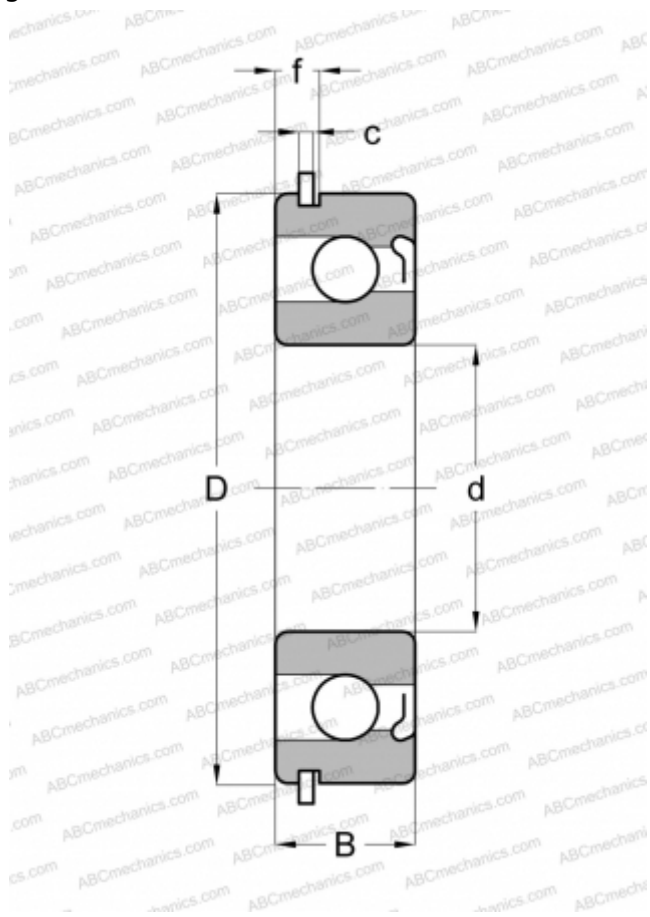

47206 NEW DEPARTURE

Deep groove ball bearings

TYPE: Ball bearings, Radial ball bearings, Single row, With filling slot, With snap ring groove, snap ring, shield Z

Technical specification

DIMENSIONS, MM

d	30,000
D	62,000
B	16,000
f	5,156
c	1,905

WEIGHT, KG

0,213

MANUFACTURER

[NEW DEPARTURE](#)

INTERCHANGE

ABC	206 ZNR
NTN	BL 206 ZNR
SKF	206-ZNR
MRC	206-MFG
FAG	206 ZNR
FAFNIR	206WDG