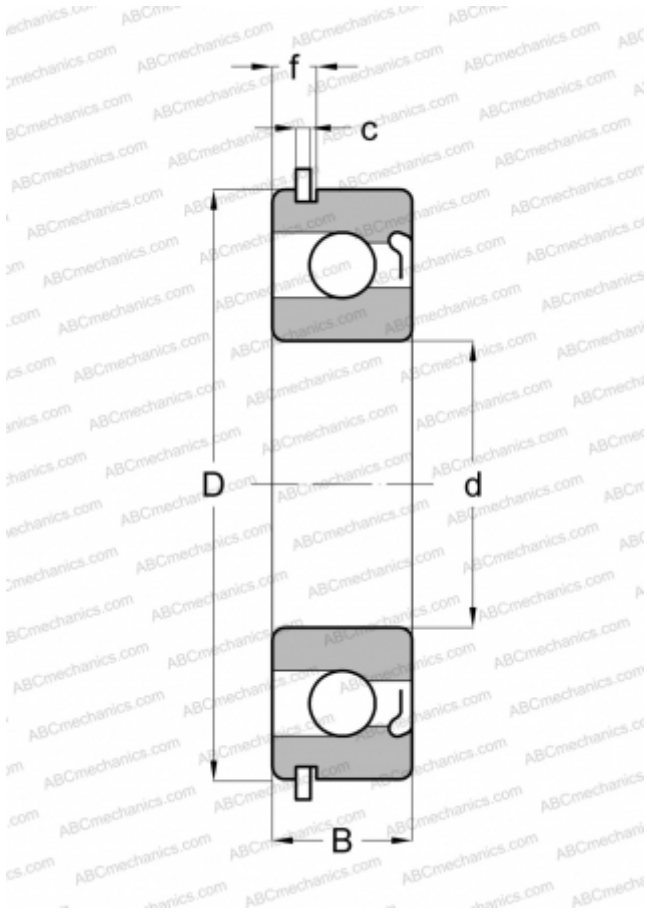

## 306WDG FAFNIR

Deep groove ball bearings

TYPE: Ball bearings, Radial ball bearings, Single row, With filling slot, With snap ring groove, snap ring, shield Z

### Technical specification

#### DIMENSIONS, MM

d	30,000
D	72,000
B	19,000
f	5,156
c	1,880

#### WEIGHT, KG

0,386