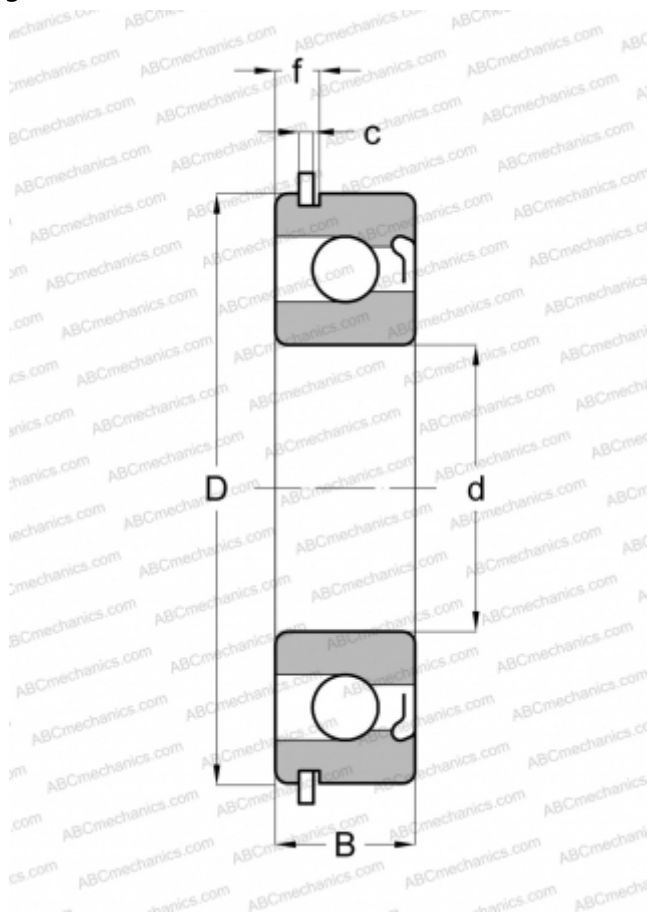

47306 NEW DEPARTURE

Deep groove ball bearings

TYPE: Ball bearings, Radial ball bearings, Single row, With filling slot, With snap ring groove, snap ring, shield Z

Technical specification

DIMENSIONS, MM

d	30,000
D	72,000
B	19,000
f	5,156
c	1,880

WEIGHT, KG

0,386

MANUFACTURER

[NEW DEPARTURE](#)

INTERCHANGE

ABC	306 ZNR
NTN	BL 306ZNR
SKF	306-ZNR
MRC	306-MFG
FAG	306 ZNR
FAFNIR	306WDG