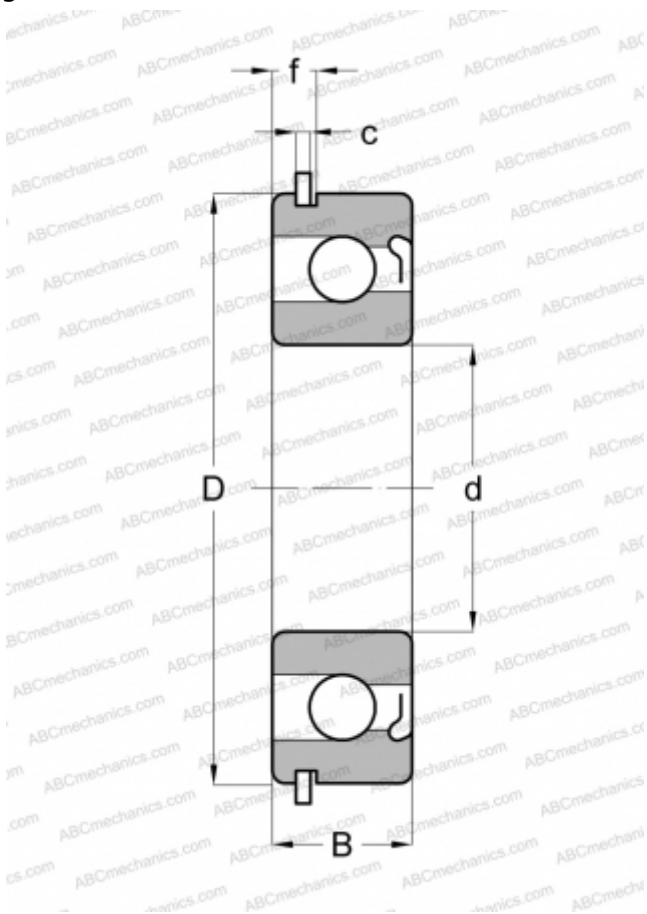

## 207 ZNR ABC

Deep groove ball bearings

TYPE: Ball bearings, Radial ball bearings, Single row, With filling slot, With snap ring groove, snap ring, shield Z

### Technical specification

#### DIMENSIONS, MM

d	35,000
D	72,000
B	17,000
f	5,156
c	1,905

#### WEIGHT, KG

0,313