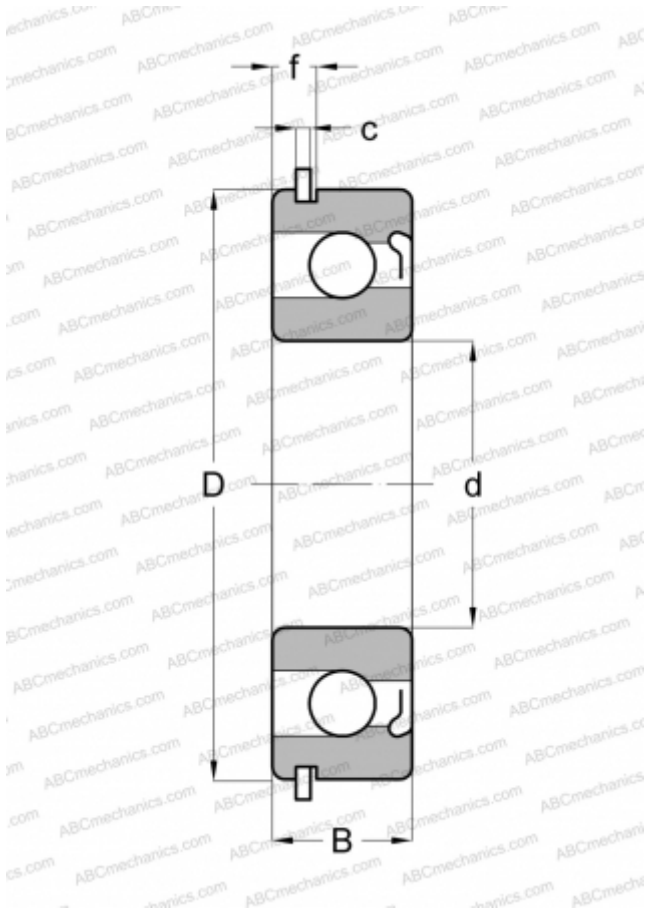

## 207WDG FAFNIR

Deep groove ball bearings

TYPE: Ball bearings, Radial ball bearings, Single row, With filling slot, With snap ring groove, snap ring, shield Z

### Technical specification

#### DIMENSIONS, MM

d	35,000
D	72,000
B	17,000
f	5,156
c	1,905

#### WEIGHT, KG

0,313