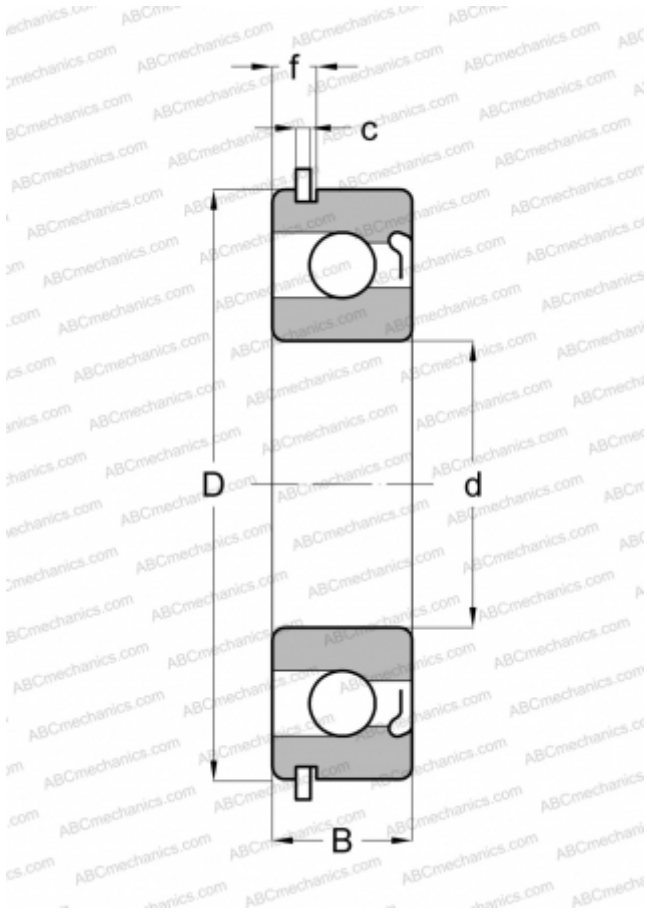

## 308WDG FAFNIR

Deep groove ball bearings

TYPE: Ball bearings, Radial ball bearings, Single row, With filling slot, With snap ring groove, snap ring, shield Z

### Technical specification

#### DIMENSIONS, MM

d	40,000
D	90,000
B	23,000
f	5,969
c	2,692

#### WEIGHT, KG

0,671