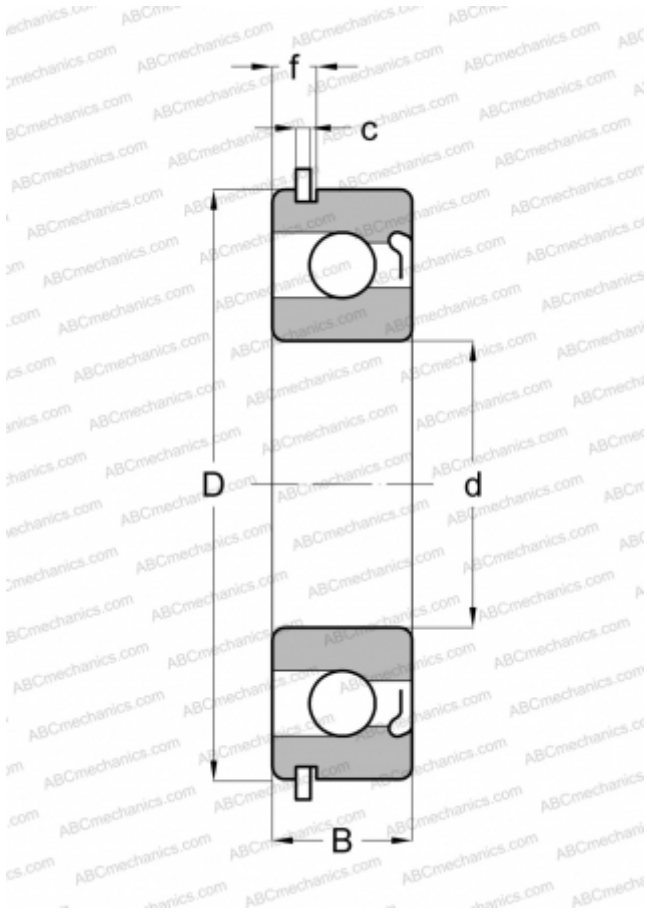

## 209 ZNR FAG

Deep groove ball bearings

TYPE: Ball bearings, Radial ball bearings, Single row, With filling slot, With snap ring groove, snap ring, shield Z

### Technical specification

#### DIMENSIONS, MM

d	45,000
D	85,000
B	19,000
f	5,156
c	1,905

#### WEIGHT, KG

0,449