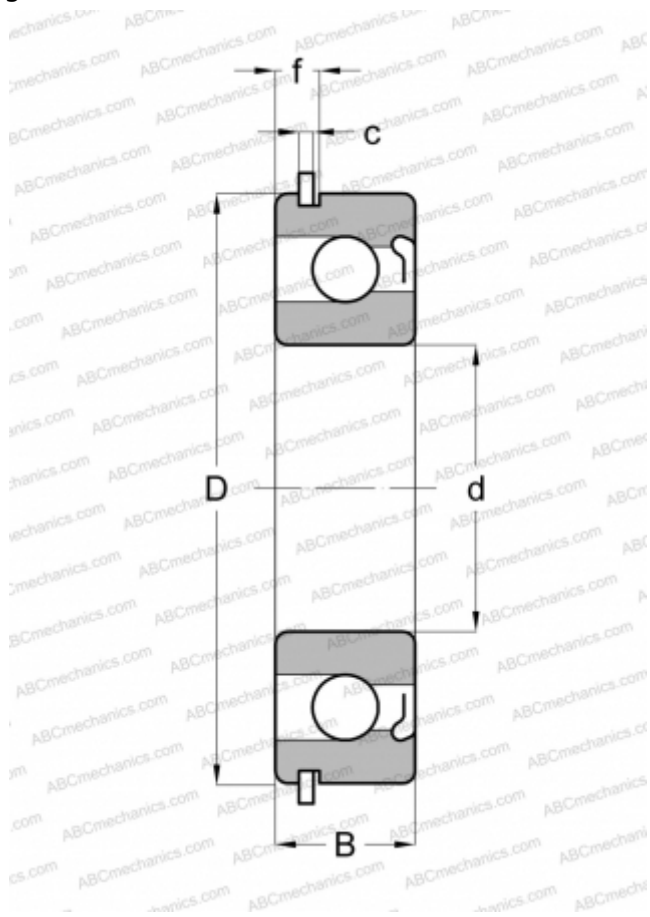

## 47209 NEW DEPARTURE

Deep groove ball bearings

TYPE: Ball bearings, Radial ball bearings, Single row, With filling slot, With snap ring groove, snap ring, shield Z

### Technical specification

#### DIMENSIONS, MM

d	45,000
D	85,000
B	19,000
f	5,156
c	1,905

#### WEIGHT, KG

0,449