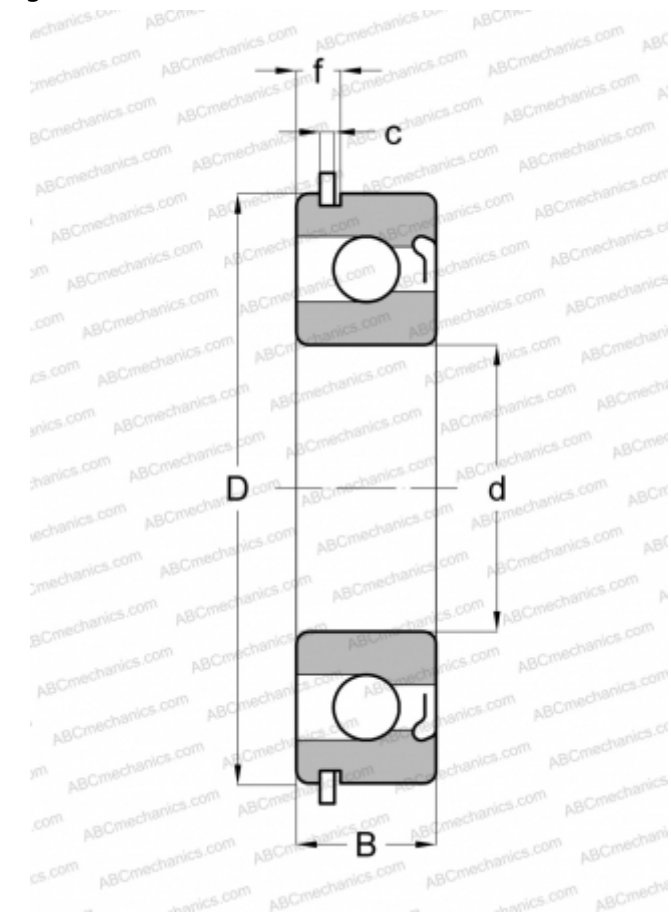

309-ZNR SKF

Deep groove ball bearings

TYPE: Ball bearings, Radial ball bearings, Single row, With filling slot, With snap ring groove, snap ring, shield Z

Technical specification

DIMENSIONS, MM

d	45,000
D	100,000
B	25,000

WEIGHT, KG

0,880

MANUFACTURER

[SKF](#)

INTERCHANGE

ABC	309 ZNR
NTN	BL 309ZNR
MRC	309-MFG
FAG	309 ZNR
FAFNIR	309WDG
NEW DEPARTURE	47309

CALCULATION DATA

Basic dynamic load rating, C	59,400 kN
Basic static load rating, Co	46,500 kN
Fatigue load limit, Pu	1,960 kN
Reference speed	13000 r/min
Limiting speed	8000 r/min