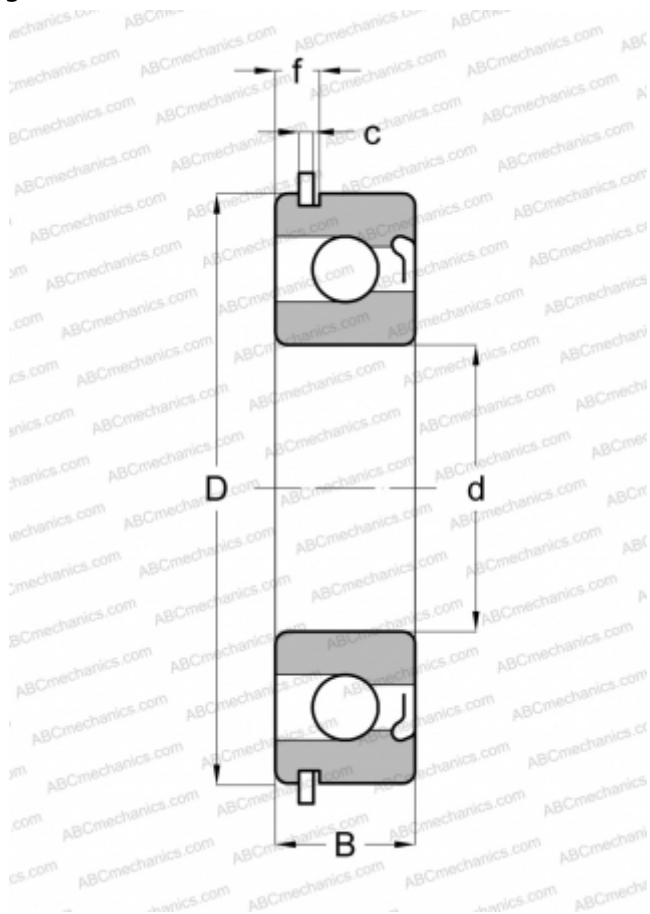

47309 NEW DEPARTURE

Deep groove ball bearings

TYPE: Ball bearings, Radial ball bearings, Single row, With filling slot, With snap ring groove, snap ring, shield Z

Technical specification

DIMENSIONS, MM

d	45,000
D	100,000
B	25,000
f	5,969
c	2,692

WEIGHT, KG

0,943

MANUFACTURER

[NEW DEPARTURE](#)

INTERCHANGE

ABC	309 ZNR
NTN	BL 309ZNR
SKF	309-ZNR
MRC	309-MFG
FAG	309 ZNR
FAFNIR	309WDG