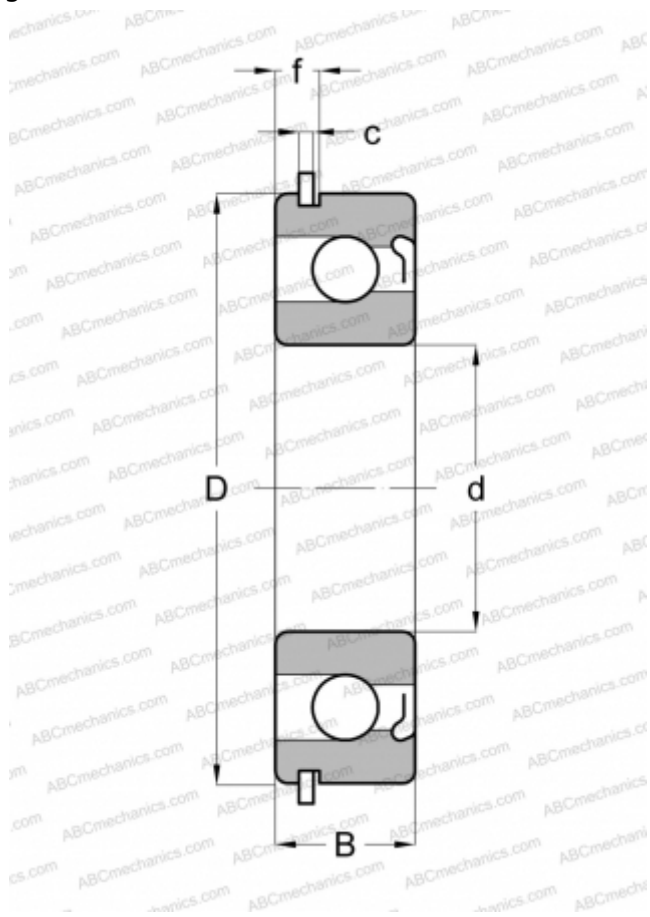

## 47312 NEW DEPARTURE

Deep groove ball bearings

TYPE: Ball bearings, Radial ball bearings, Single row, With filling slot, With snap ring groove, snap ring, shield Z

### Technical specification

#### DIMENSIONS, MM

d	60,000
D	130,000
B	31,000
f	7,137
c	3,099

#### WEIGHT, KG

1,896