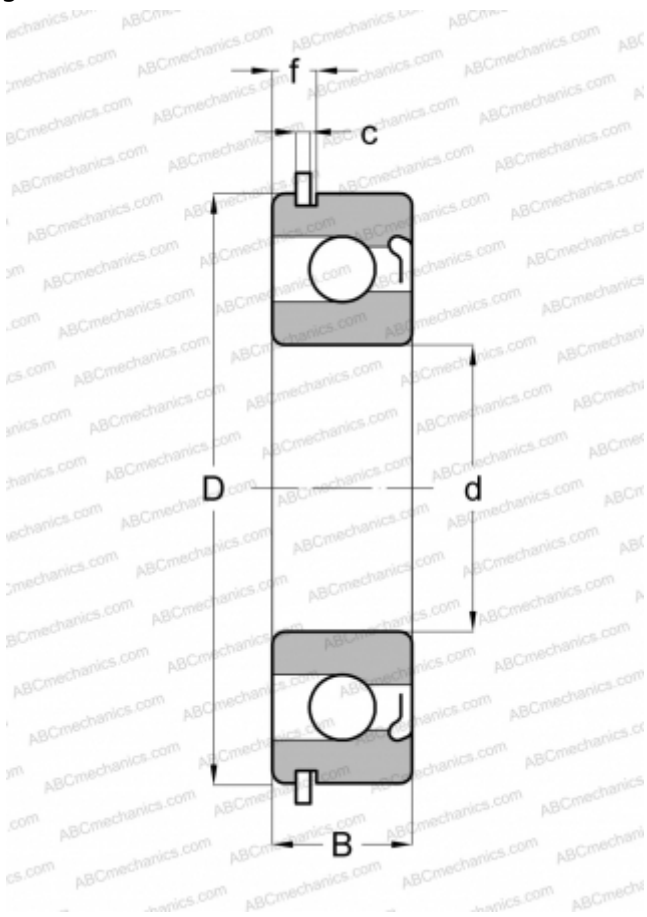

## 47313 NEW DEPARTURE

Deep groove ball bearings

TYPE: Ball bearings, Radial ball bearings, Single row, With filling slot, With snap ring groove, snap ring, shield Z

### Technical specification

#### DIMENSIONS, MM

d	65,000
D	140,000
B	33,000
f	7,976
c	3,099

#### WEIGHT, KG

2,327