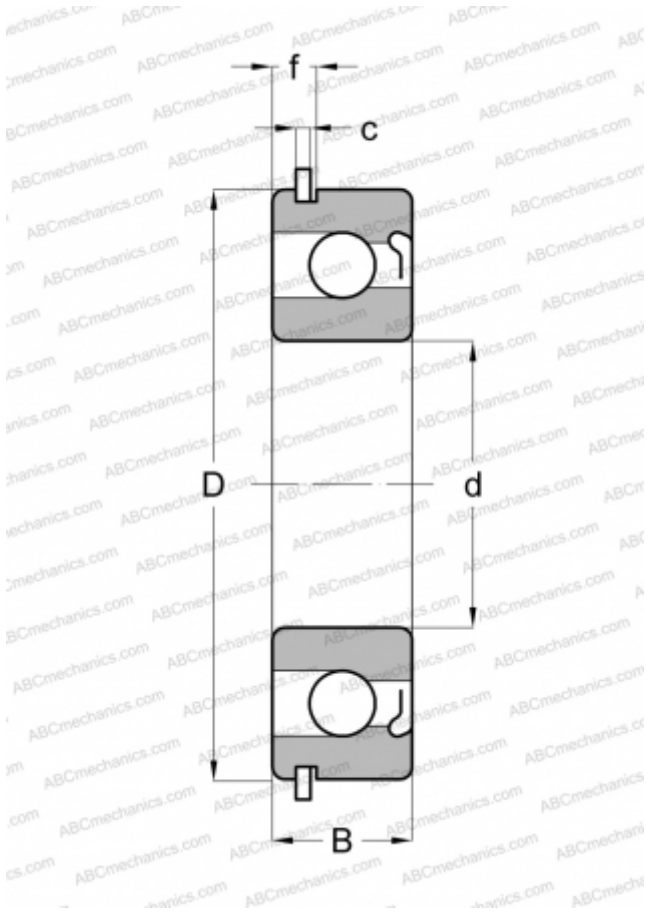

## BL 215 ZNR NTN

Deep groove ball bearings

TYPE: Ball bearings, Radial ball bearings, Single row, With filling slot, With snap ring groove, snap ring, shield Z

### Technical specification

#### DIMENSIONS, MM

d	75,000
D	130,000
B	25,000
f	7,137
c	3,099

#### WEIGHT, KG

1,243