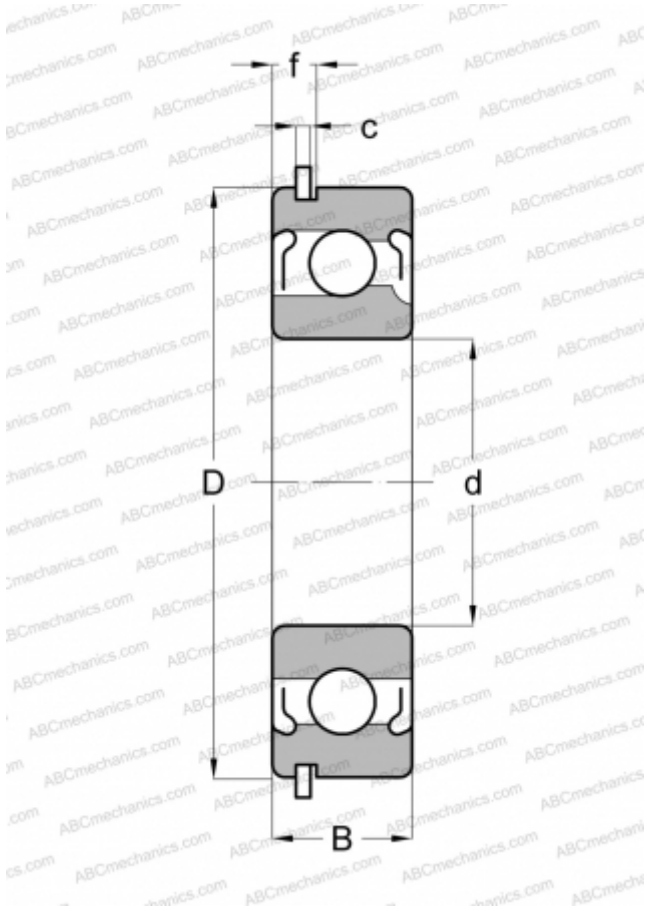

305 2ZNR ABC

Deep groove ball bearings

TYPE: Ball bearings, Radial ball bearings, Single row, With filling slot, With snap ring groove, snap ring, shields 2Z

Technical specification

DIMENSIONS, MM

d	25,000
D	62,000
B	17,000

WEIGHT, KG

0,240

MANUFACTURER

[ABC](#)

INTERCHANGE

SKF

[305-2ZNR](#)