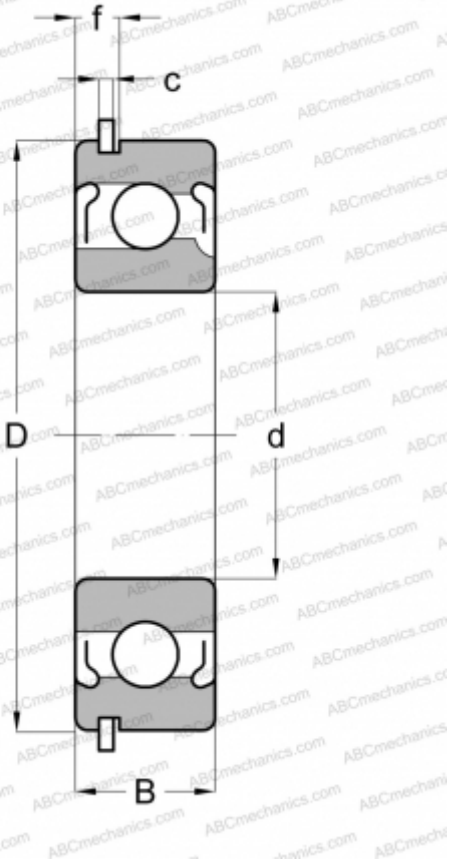

206-2ZNR SKF

Deep groove ball bearings

TYPE: Ball bearings, Radial ball bearings, Single row, With filling slot, With snap ring groove, snap ring, shields 2Z

Technical specification

DIMENSIONS, MM

d	30,000
D	62,000
B	16,000

WEIGHT, KG

0,210

MANUFACTURER

[SKF](#)

INTERCHANGE

ABC	206 2ZNR
MRC	206-MFFG
NEW DEPARTURE	477206

CALCULATION DATA

Basic dynamic load rating, C	22,900 kN
Basic static load rating, Co	17,300 kN
Fatigue load limit, Pu	0,735 kN
Reference speed	20000 r/min
Limiting speed	12000 r/min