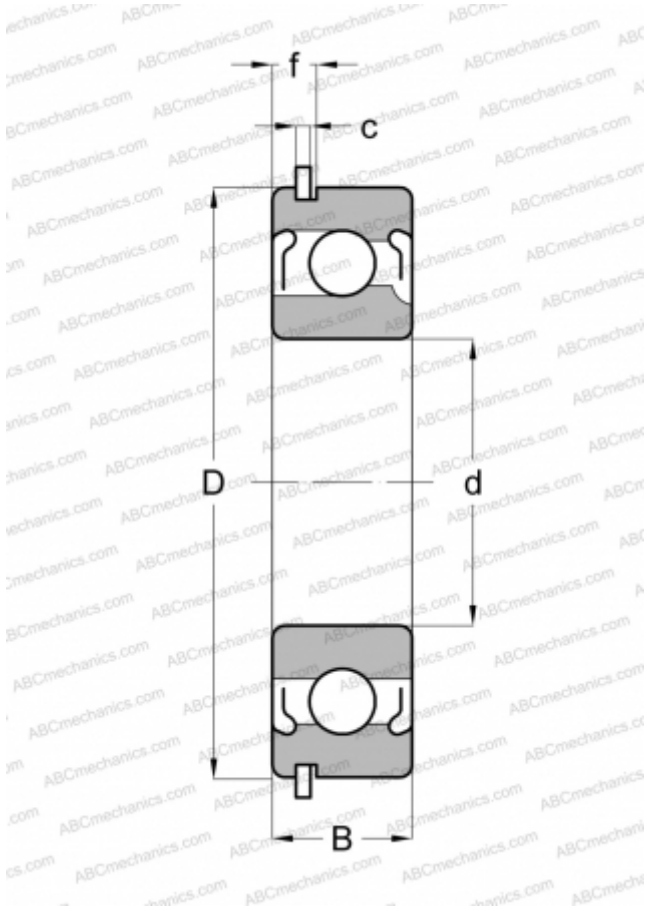

## 306 2ZNR ABC

Deep groove ball bearings

TYPE: Ball bearings, Radial ball bearings, Single row, With filling slot, With snap ring groove, snap ring, shields 2Z

### Technical specification

#### DIMENSIONS, MM

d	30,000
D	72,000
B	19,000
f	5,156
c	1,880