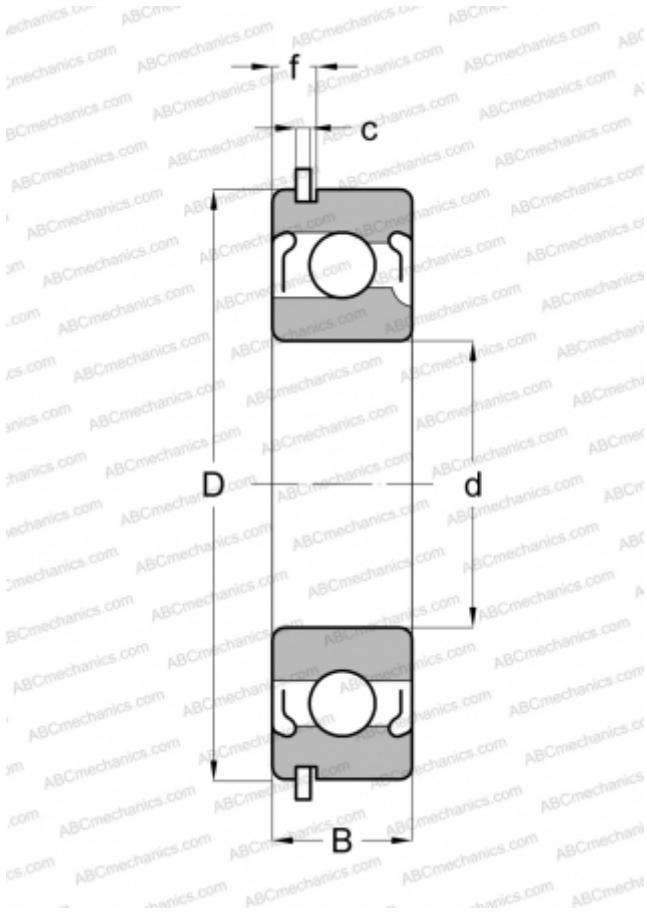

## 207-MFFG MRC

Deep groove ball bearings

TYPE: Ball bearings, Radial ball bearings, Single row, With filling slot, With snap ring groove, snap ring, shields 2Z

### Technical specification

#### DIMENSIONS, MM

d	35,000
D	72,000
B	17,000
f	5,156
c	1,905

#### WEIGHT, KG

0,322