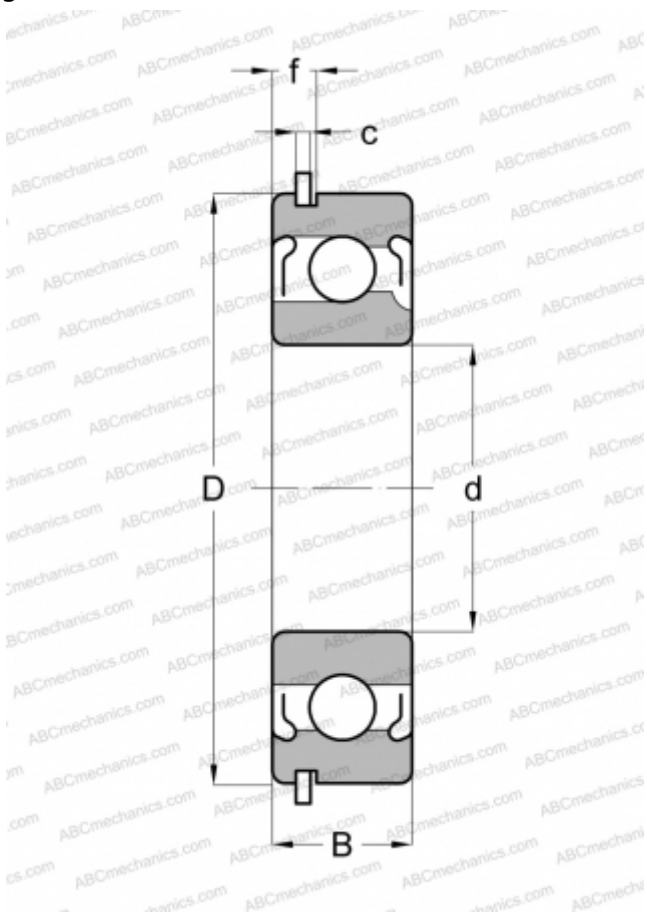

## 208 2ZNR ABC

Deep groove ball bearings

TYPE: Ball bearings, Radial ball bearings, Single row, With filling slot, With snap ring groove, snap ring, shields 2Z

### Technical specification

#### DIMENSIONS, MM

d	40,000
D	80,000
B	18,000
f	5,156
c	1,905

#### WEIGHT, KG

0,408