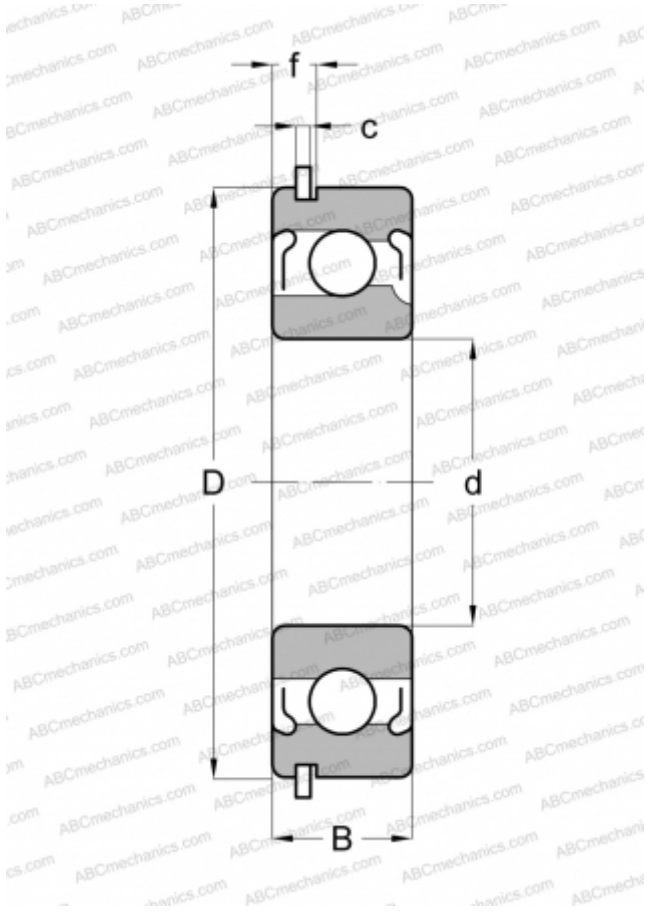

309 2ZNR ABC

Deep groove ball bearings

TYPE: Ball bearings, Radial ball bearings, Single row, With filling slot, With snap ring groove, snap ring, shields 2Z

Technical specification

DIMENSIONS, MM

d	45,000
D	100,000
B	25,000
f	5,969
c	2,692

WEIGHT, KG

0,966

MANUFACTURER

[ABC](#)

INTERCHANGE

SKF	309-2ZNR
MRC	309-MFFG
NEW DEPARTURE	477309