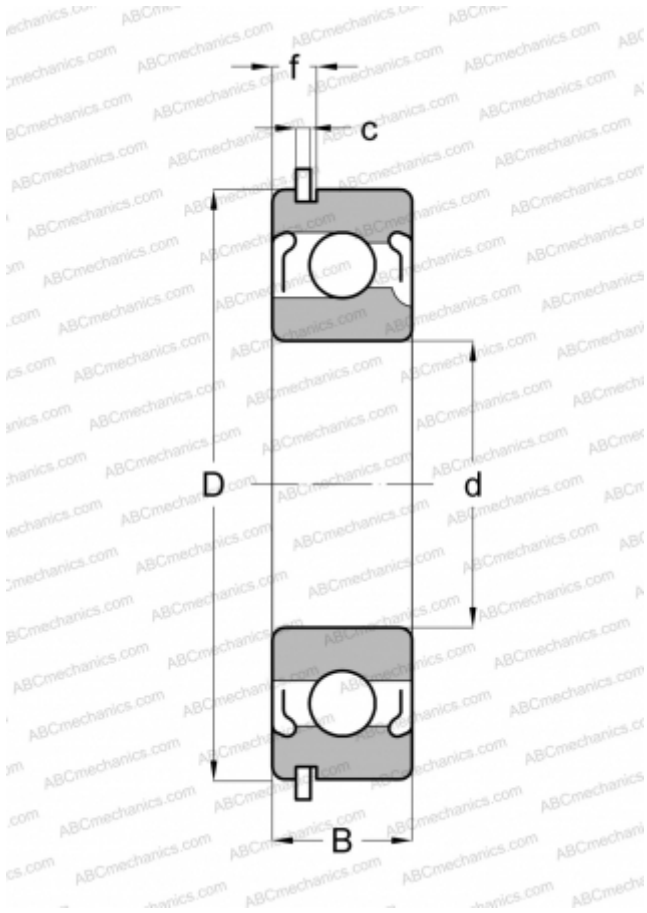

## 310 2ZNR ABC

Deep groove ball bearings

TYPE: Ball bearings, Radial ball bearings, Single row, With filling slot, With snap ring groove, snap ring, shields 2Z

### Technical specification

#### DIMENSIONS, MM

d	50,000
D	110,000
B	27,000
f	5,969
c	2,692

#### WEIGHT, KG

1,229